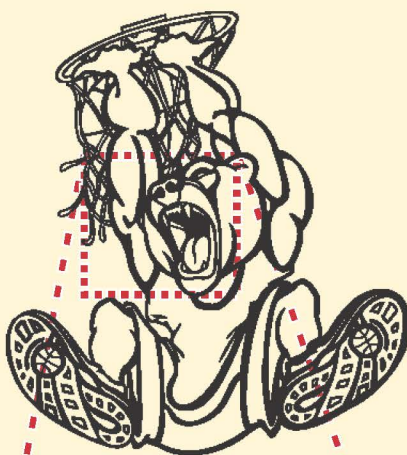

Vector Art VS. Raster Art

Vector artwork is digital art composed of mathematical lines and curves. As a result, vector images can be reduced or enlarged in size indefinitely, without any loss in image quality. Typical vector file types include .ai, .eps, .ps, .pdf, and .cdr.

Raster artwork is any digital art composed of horizontal and vertical rows of pixels. As a result, when raster images are enlarged, the image quality diminishes significantly. Typical raster file types include .psd, .tif, .jpg, .gif, .png and .bmp.

Vector Art

Vector Art

Vector artwork will produce the best possible result.

**Raster Art
High Resolution**

**Raster Art
High Resolution**

A crisp imprint is possible with artwork 300 dpi or higher at actual size, but Vector artwork will produce the best result and may be required for color separations.

**Raster Art
Low Resolution**

**Raster Art
Low Resolution**

The image will appear fuzzy, jagged and blurry. Not recommended.

*We offer artwork recreation in Vector format for a nominal fee. Send Artwork or questions to artdept@galaxyballoon.com