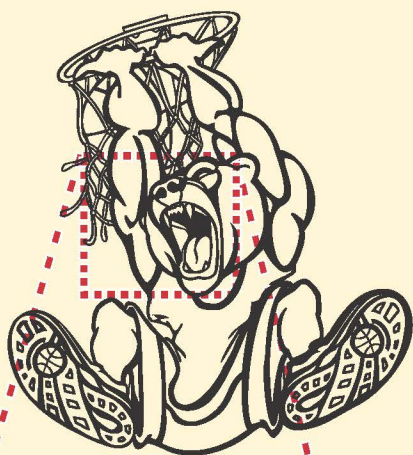

Vector Art VS. Raster Art

Vector artwork is digital art composed of mathematical lines and curves. As a result, vector images can be reduced or enlarged in size indefinitely, without any loss in image quality. Typical vector file types include .ai, .eps, .ps, .pdf, and .cdr.

Raster artwork is any digital art composed of horizontal and vertical rows of pixels. As a result, when raster images are enlarged, the image quality diminishes significantly. Typical raster file types include .psd, .tif, .jpg, .gif, .png and .bmp.

Vector Art

Vector Art

Vector artwork will produce the best possible result.

**Raster Art
High Resolution**

**Raster Art
High Resolution**

A crisp imprint is possible with artwork 300 dpi or higher at actual size, but Vector artwork will produce the best result and may be required for color separations.

**Raster Art
Low Resolution**

**Raster Art
Low Resolution**

The image will appear fuzzy, jagged and blurry. Not recommended.

*We offer artwork recreation in Vector format for a nominal fee. Send Artwork or questions to artdept@galaxyballoon.com